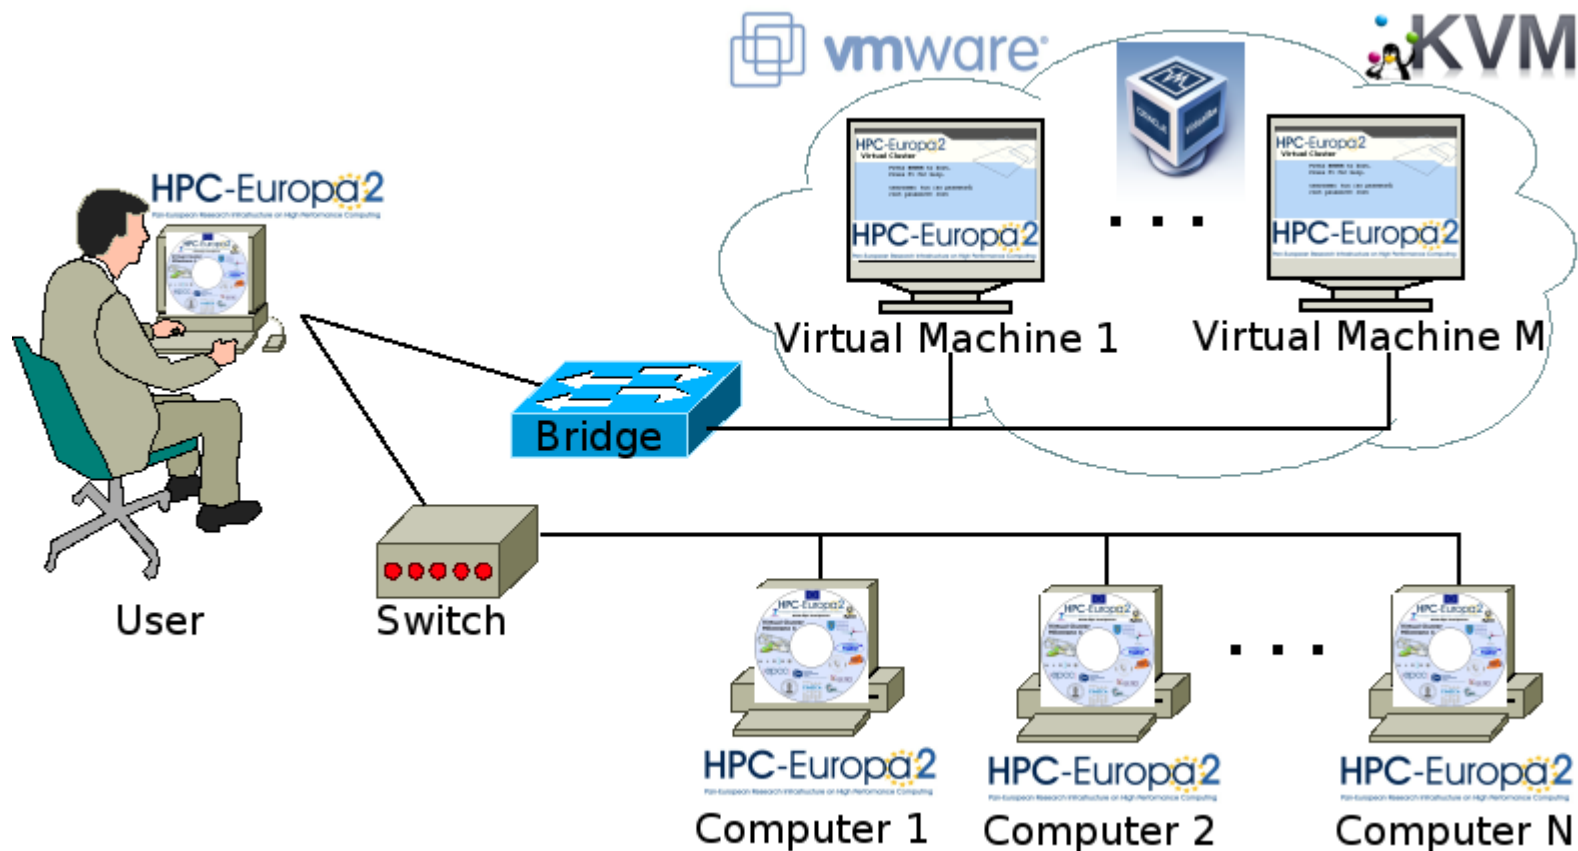

Virtual Cluster